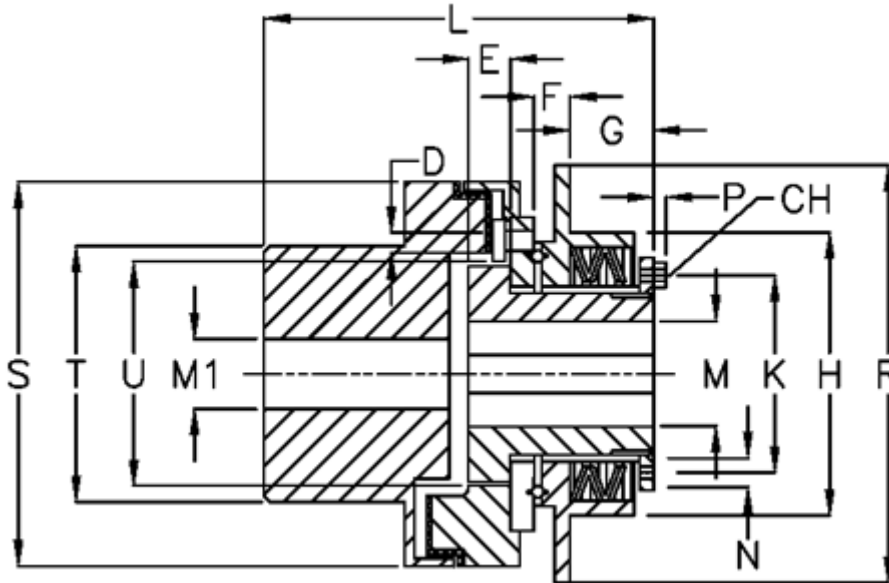

Article number: 46952031

Description: Safeguard mini G 20 S

Measures

D	= 6xM5	L	= 85.0	U = 37
Disc spring mounting	= 5x1S	M1 max	= 30	
Disc spring version	= S - light	M max	= 20	
E	= 12.0	M min	= 7	
F	= 6.0	P	= 3.0	
G	= 22.0	R	= 80	
H	= 53	S	= 67	
K	= 38	T	= 46	